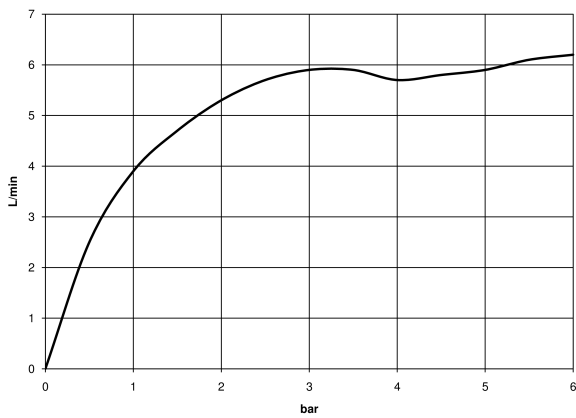

MEM Wall-mounted basin spout without pop-up waste - Brushed Champagne (22kt Gold)

MEM

13 800 782

- 200mm projection
- fixed spout
- rectangular, air-enriched flow
- hole diameter 37 mm
- rosette 60 x 60 mm
- 1/2" connection
- max. flow 5.7 l/min
- lead-free
- WRAS 2203039
- This product can help a building meet the requirements of Green Building Rating Systems, e.g. LEED®, BREEAM®, DGNB

Recommended miscellaneous

- Concealed wall elbow -** 35 085 970 90
- min. recess depth 90 mm
 - max. recess depth 163 mm

13 800 782
mm [inches]

Flow rate chart

Certificates

WRAS_2203039.

13 800 782

Spare parts list

No.	Item Number	Name	Quantity used	Delivery time
1	09 24 03 081 10 90	extension	1	2
2	90 27 78 035 00-46	rosette	1	30
3	90 29 03 109 00 90	aerator	1	2