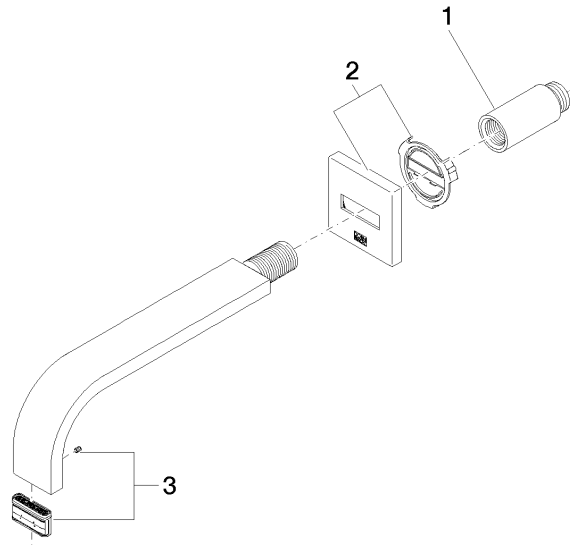

MEM Wall-mounted basin spout without pop-up waste - Brushed Champagne (22kt Gold)

MEM

13 800 782

- 200mm projection
- fixed spout
- rectangular, air-enriched flow
- hole diameter 37 mm
- rosette 60 x 60 mm
- 1/2" connection
- max. flow 5.7 l/min
- lead-free
- WRAS 2203039
- This product can help a building meet the requirements of Green Building Rating Systems, e.g. LEED®, BREEAM®, DGNB

Recommended miscellaneous

- Concealed wall elbow -** 35 085 970 90
- min. recess depth 90 mm
 - max. recess depth 163 mm

13 800 782
mm [inches]

Flow rate chart

Certificates

WRAS_2203039.

13 800 782

Spare parts list

No.	Item Number	Name	Quantity used	Delivery time
1	09 24 03 081 10 90	extension	1	2
2	90 27 78 035 00-46	rosette	1	30
3	90 29 03 109 00 90	aerator	1	2